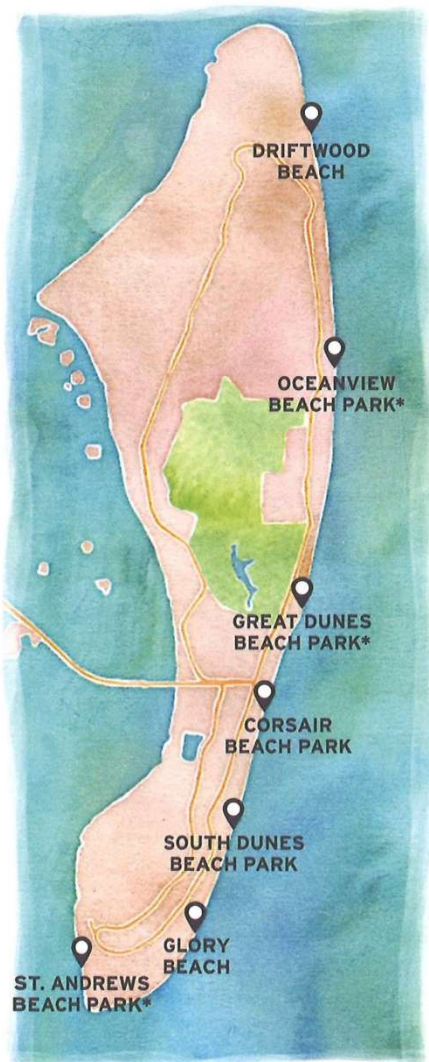

10k
Map

JEKYLL ISLAND

GUIDE

- 2 DRIFTWOOD BEACH
- 11 OCEANVIEW BEACH PARK*
- 14 GREAT DUNES BEACH PARK*
- 26 GLORY BEACH
- 28 ST. ANDREWS BEACH PARK*
- 54 SOUTH DUNES BEACH PARK
- 55 BEACH VILLAGE CROSSOVER*
- 56 CORSAIR BEACH PARK

*ADA ACCESSIBLE BEACH

*ADA ACCESSIBLE BEACH

- 1 CLAM CREEK FISHING PIER
- 1 JEKYLL FISHING CENTER
912.635.3556
- 3 GOLDEN ISLES CARRIAGE & TRAIL
912.635.9500 • threeoaksfarm.org
- 4 HORTON POND
- 12 JEKYLL ISLAND BIKE RENTAL
912.635.2648 • jekyllisland.com/biking
- 12 JEKYLL ISLAND MINI GOLF
912.635.2648 • jekyllisland.com/minigolf
- 12 PLAYGROUNDS
- 21 BEACHSIDE BIKE RENTALS
912.635.9801 • beachsidebikerentals.com
- 25 SOCCER COMPLEX
- 29 OBSERVATION PLATFORM
- 30 SUMMER WAVES WATER PARK
912.635.2074 • summerwaves.com
- 31 4-H TIDELANDS NATURE CENTER
912.635.5032 • tidelands4h.org
- 32 BOAT RAMP
- 38 JEKYLL ISLAND GOLF CLUB
912.635.2368 • jekyllisland.com/golf
- 39 JEKYLL ISLAND TENNIS CENTER
860.635.3154 • jekyllisland.com/tennis
- 48 OBSERVATION PLATFORM
- 49 THE EMERALD PRINCESS CASINO
800.842.0115 • emeraldprincesscasino.com
- 50 JEKYLL ISLAND FUN TOURS (SEGWAY)
912.635.9704
- 52 GEORGIA SEA TURTLE CENTER
912.635.4444 • gstc.jekyllisland.com

HISTORY & CULTURE

- 29 WANDERER MEMORY TRAIL
- 45 HORTON HOUSE
- 46 DUBIGNON CEMETERY
- 52 HISTORIC WHARF
- 52 MOSAIC, JEKYLL ISLAND MUSEUM
912.635.4036 • jekyllisland.com/mosaic

- 5 DRIFTWOOD BISTRO
912.635.3588 • driftwoodbistro.com
- 8 BEACH HOUSE
912.319.0033 • jibeachhouse.com
- 10 THE ANCHOR
912.635.2211 • holidayinnresortjekyll.com
- 10 NORTHSORE COFFEE + COCKTAILS
912.635.2211
- 12 RED BUG MOTORS PIZZA & PUB
912.635.9730 • redbugmotorspizza.com
- 13 TORTUGA JACK'S MEXICAN & TIKI BAR
912.342.2600 • tortugajacks.com
- 22 THE SHORE RESTAURANT
912.635.2416
- 24 THE TURTLE NEST
912.635.3733
jekyllislandsuites.hamptoninn.com
- 33 ZACHRY'S RIVERHOUSE
912.319.2174
- 38 TRIBUZIO'S GRILLE
912.635.4103
- 53 DAIRY QUEEN
912.635.2573 • dairyqueen.com